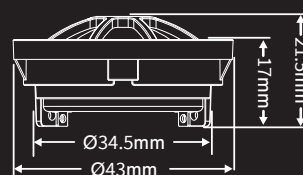

SPECIFICATIONS	
Tweeter	1" / 25mm
Woofer	4" / 100mm
Crossover	4.8kHz 12dB/Oct
Power RMS	60W
Power MAX	120W
Impedance	4 Ohm
Sensitivity	86dB
Freq.range	80Hz - 25kHz