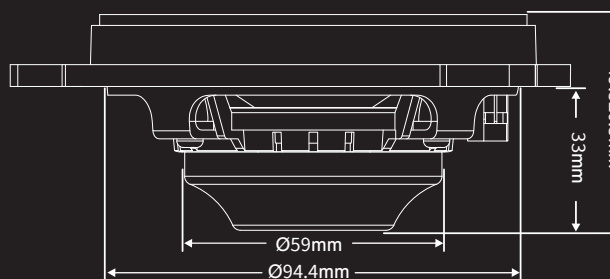

CRPP-BMW1.4

CUSTOM FIT UPGRADE

BMW - MINI

The Cruise series brings you the DLS natural sound engineered for integration. Easy to install and the perfect upgrade from your OEM system.

- Natural and musical 2-way component set
- Optimized moving components for low distortion
- Optimized strong magnet solution
- Warm character 1" soft silk dome tweeter
- Accurate 4" glass fibre laminated midrange
- Audiophile 12dB crossover with Mundorf® capacitor
- Glass fibre reinforced ABS basket
- Easy to install
- High sensitivity, play more with less power
- PRY tool and multiple accessories included
- Detailed assembly guide included

ELECTRO-ACOUSTIC PARAMETERS	
Tweeter	
Re	3.5 Ohm
Fs	1992Hz
SPL	94dB 1W/1M
Woofer	
Re	3.1 Ohm
Fs	99Hz
Mms	6.3g
Cms	0.41
Vas	1.69L
Qts	0.68
Qes	0.74
Qms	8.48
Bl	4.05T.m
SPL	86dB 1W/1M
Sd	54cm²

SPECIFICATIONS	
Tweeter	1" / 25mm
Woofer	4" / 100mm
Crossover	4.8kHz 12dB/Oct
Power RMS	60W
Power MAX	120W
Impedance	4 Ohm
Sensitivity	86dB
Freq.range	80Hz - 25kHz