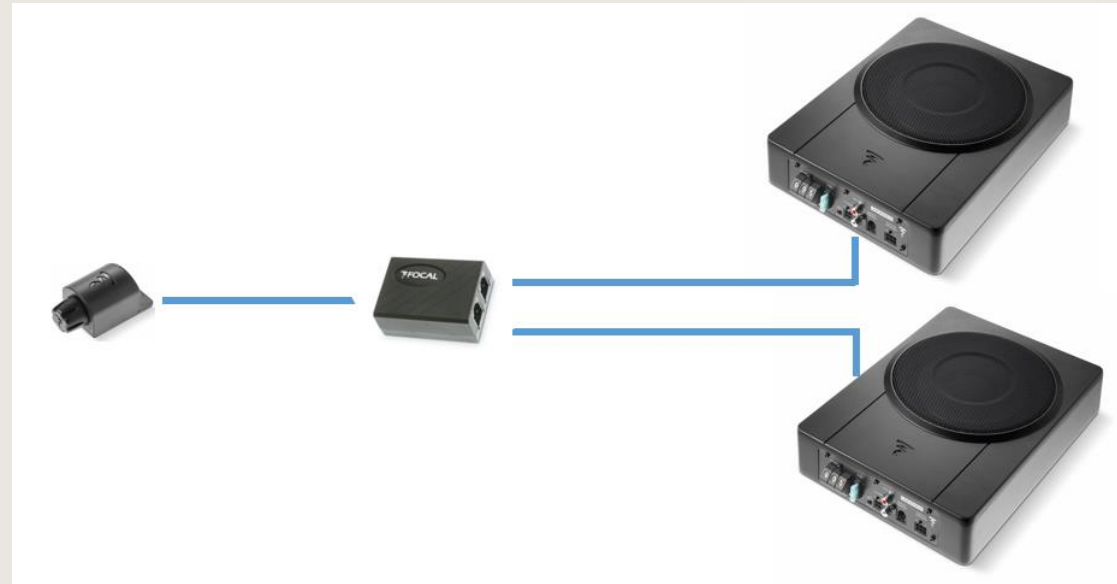

I SUB ACTIVE 2.1 Front speakers amplify with Subwoofer upgrade

Subwoofer music power	260 W
Subwoofer rms power	130 Wrms
Subwoofer impedance	4Ω
2-channel amplifier music power	110 W each
2-channel amplifier rms power	2 x 55 Wrms
2-channel amplifier impedance	4Ω (not 2Ω stable)
Subwoofer frequency response	45 Hz - 150 Hz
Power cables	(12AWG) cable for direct wiring to battery (+12V) & 1m 3,3 mm ² (12AWG)cable for GND
Signal cable	ISO Plug & Play cable included (3m)
Fuse rating	35 A
Subwoofer phase	0 or 180°
SNR	> 80 dBA
THD+N	< 0,08 %
Height	63 mm (2,5 ")
Length (total incl. Connectors)	327,8 mm (12,9 ")
Width	230,2 mm (9,1")

Remote control

Extension cable
ISO connection

Power fuse and ground cable
Fixing accessories

Easy connection with Focal harness

Compatible with Yibus remote control

Y IBUS

Allows you to control two subwoofers with a single remote control