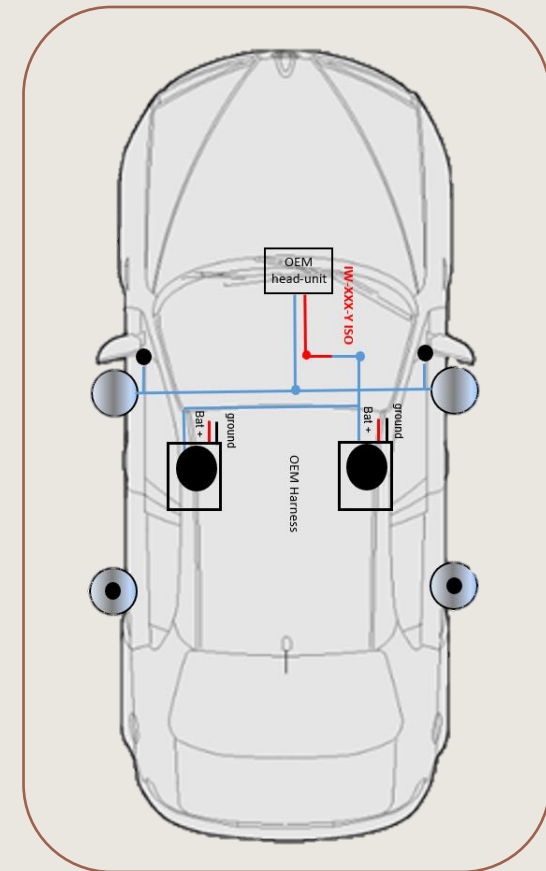

I SUB ACTIVE 2.1 + I SUB ACTIVE
Front speakers amplify with
2 Subwoofers upgrade