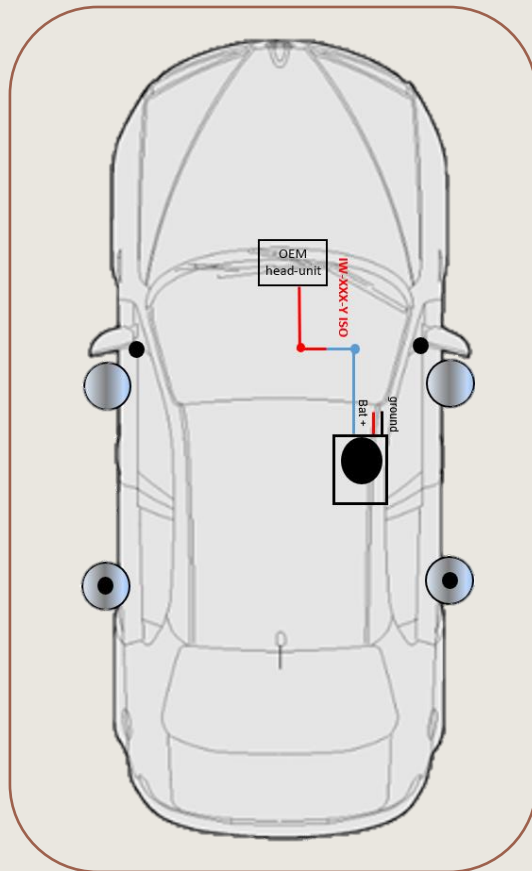

MAKE THE DIFFERENCE

I SUB ACTIVE
Subwoofer upgrade