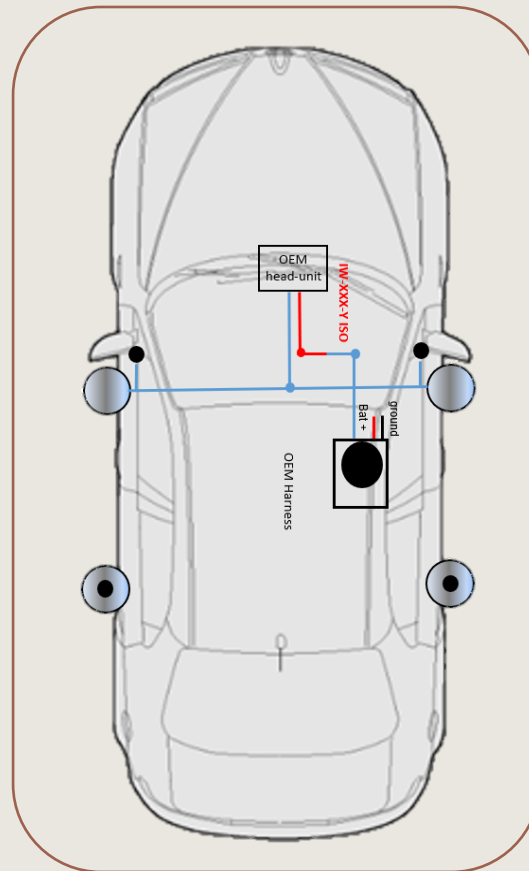

I SUB ACTIVE 2.1
Front speakers amplify with
Subwoofer upgrade