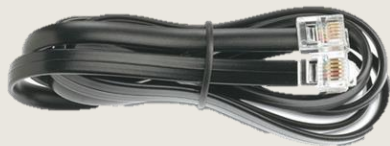

Remote control

Extension cable
ISO connection

Power fuse and ground cable
Fixing accessories

Easy connection with Focal harness

Compatible with Yibus remote control

Y IBUS

Allows you to control two subwoofers with a single remote control