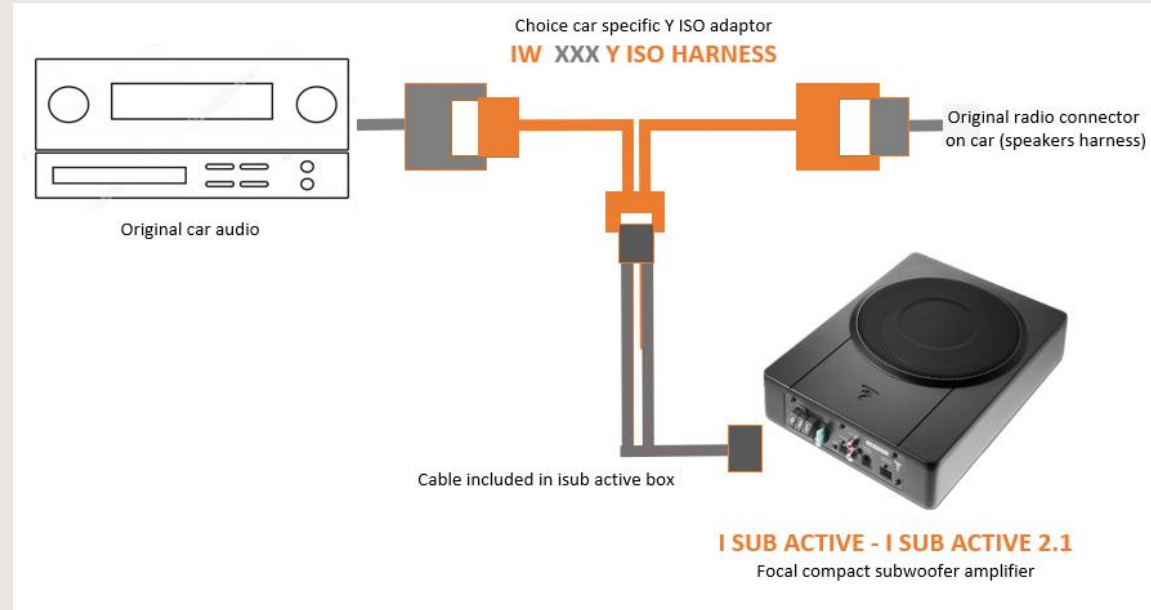

Remote control

Extension cable
ISO connection

Power fuse and ground cable
Fixing accessories

Easy connection with Focal harness

Compatible with Yibus remote control

Y IBUS

Allows you to control two subwoofers with a single remote control