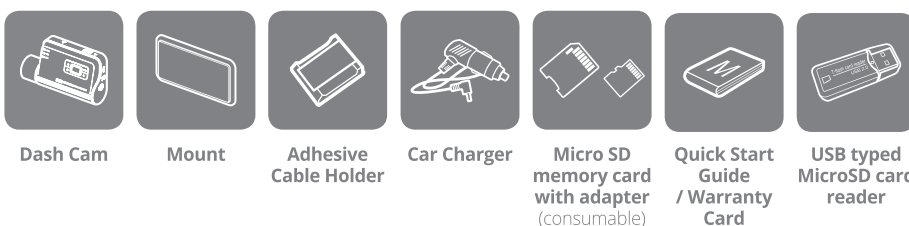

Specification Detail

Technical Specification

- Resolution :**
 Quad HD(2560x1440) Front
 Full HD(1920x1080) Rear
- Camera (Image Sensor):**
 Front: 5.14M Sony Exmor R STARVIS
 Rear: 2.13M Sony Exmor R STARVIS
- frame rate :**
 30 fps (continuous Recording)
- Viewing Angle :**
 Front 140°(Diagonal)
- Dimensions :**
 107x33x61 mm(4.2x1.3x2.4 inch)
- Weight :**
 107.5g (0.237lbs)
- GPS :**
 Built-in A-GPS / External GPS Antenna (Optional)
- Storage Temperature :**
 -20° to 70°C (-4° to 158°F)
- Operating Temperature :**
 -10° to 60°C (-14° to 140°F)
- Capacity :**
 Micro SD Card
 16G/32G/64G/128G(UHS-1)
- Interface :**
 AV-in, DC-in, Micro SD Slot,
 GPS Antenna Port
- Input Power :**
 DC 12/24V, Built-in Super Capacitor

Recording Time

Video Quality		QHD 30fps	QHD + Full HD 30fps
Capacity	16GB	69 min	34 min
	32GB	140 min	70 min
	64GB	283 min	141 min
	128GB	569 min	284 min

What's In the Box

Optional Accessories

THINKWARE DASH CAM™